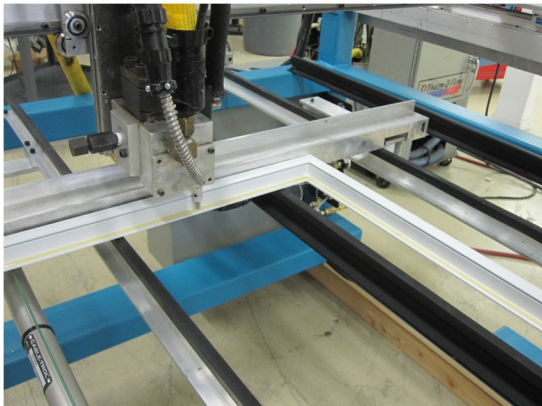

## DISPENSE THE PERFECT BEAD BY HAND

Just move the dispensing head around by hand. This system automatically adjusted the bead to match your speed.

**Simple! simple! Simple!**

No need to learn to program a machine. Plug it in and go no need for extensive training.